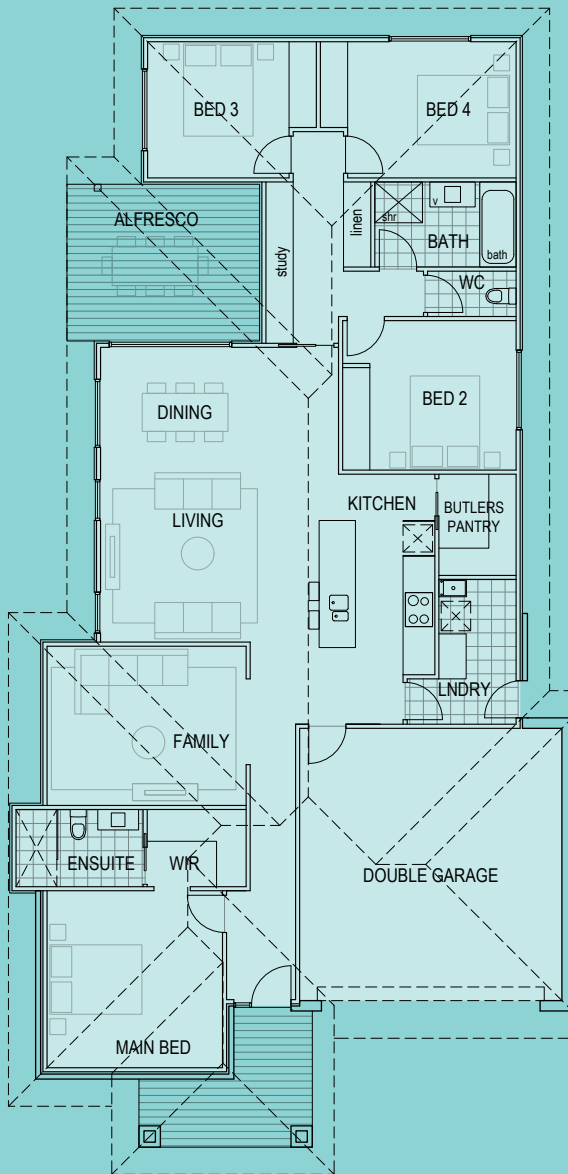

MBSHOUSING

Modern · Beautiful · Sophisticated

NARONA HOMES

GOOGONG The Bimberi

4 2 2 225m²

SEE MORE AT
mbshousing.com.au

AREA SCHEDULE

LIVING AREA	171m ²
AL FRESCO	15m ²
GARAGE	39m ²
TOTAL AREA	225m²